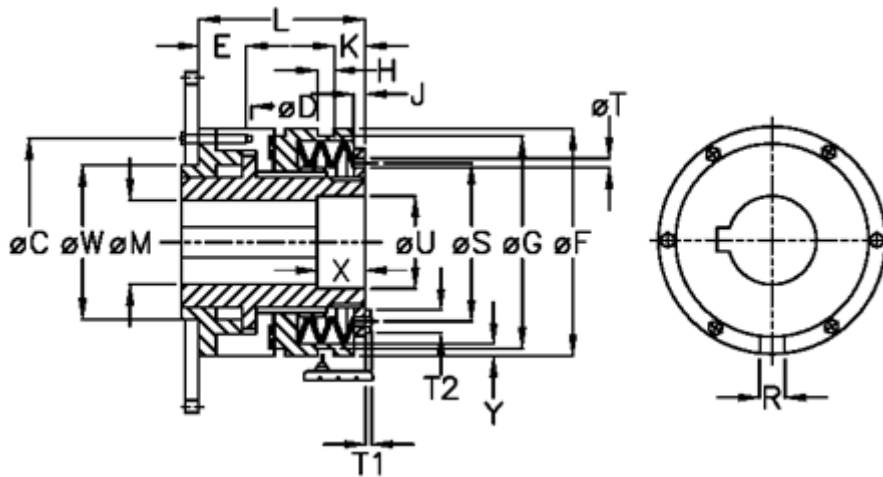

Article number: 46924523

Description: Torque limiter Safelifting B 45 L

## Measures

C	= 105	J	= 9.0	T1	= 4.0
D	= 6xM8	K	= 20.0	T2	= 10
Disc spring mounting	= 5x1L	L	= 96.0	U	= 46
Disc spring version	= L - heavy	M max	= 45	V	= 12
E	= 12.0	M min	= 18	W	= 80
F	= 120	R	= 10	X	= 30
G	= 112.0	S	= 82	Y	= 2
H	= 10	T	= 6	Z	= 0.0